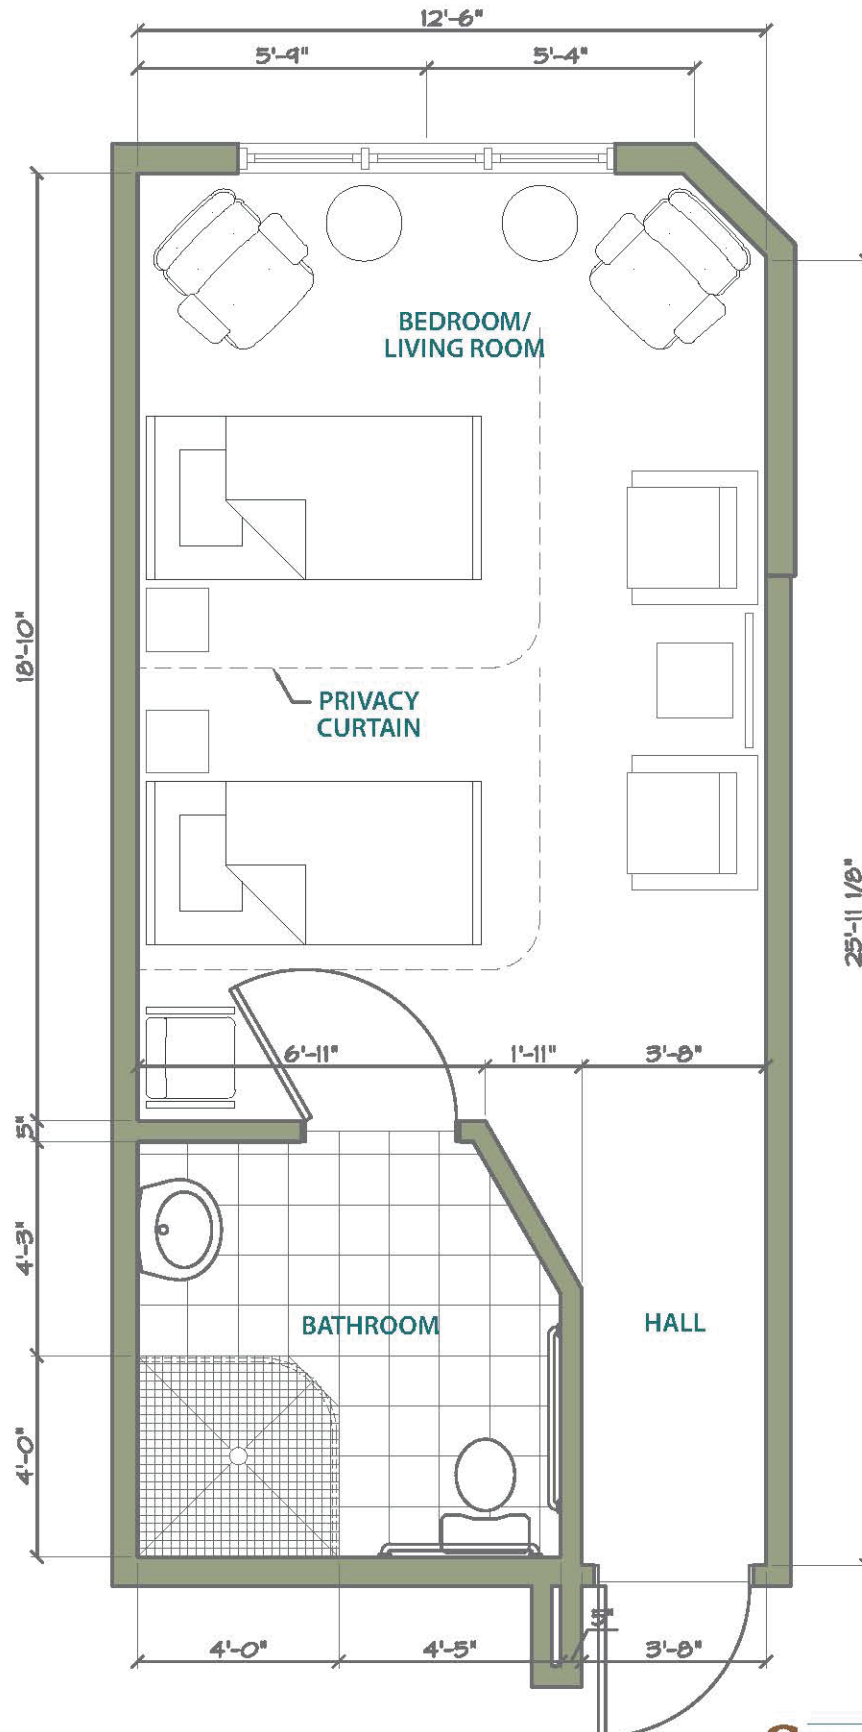

357 Square Feet

STONEY RIVER
ASSISTED LIVING • MEMORY SUPPORT