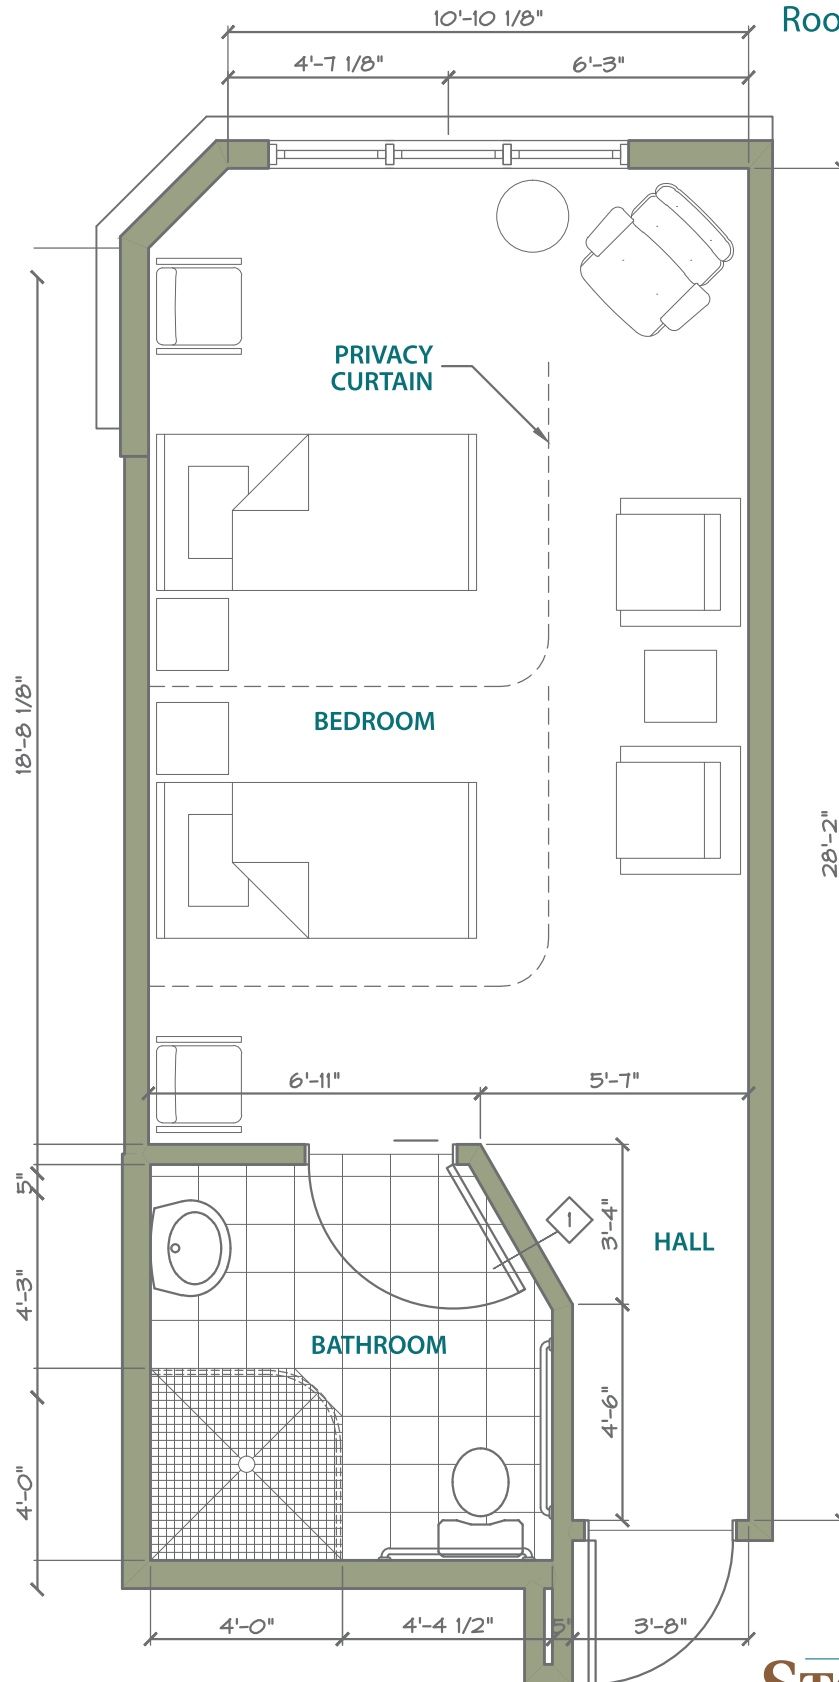

371 Square Feet | Couple's Suite
 Room Numbers 23, 24, 13,
 14, 33, 34, 43, 44

STONEY RIVER
 ASSISTED LIVING • MEMORY SUPPORT