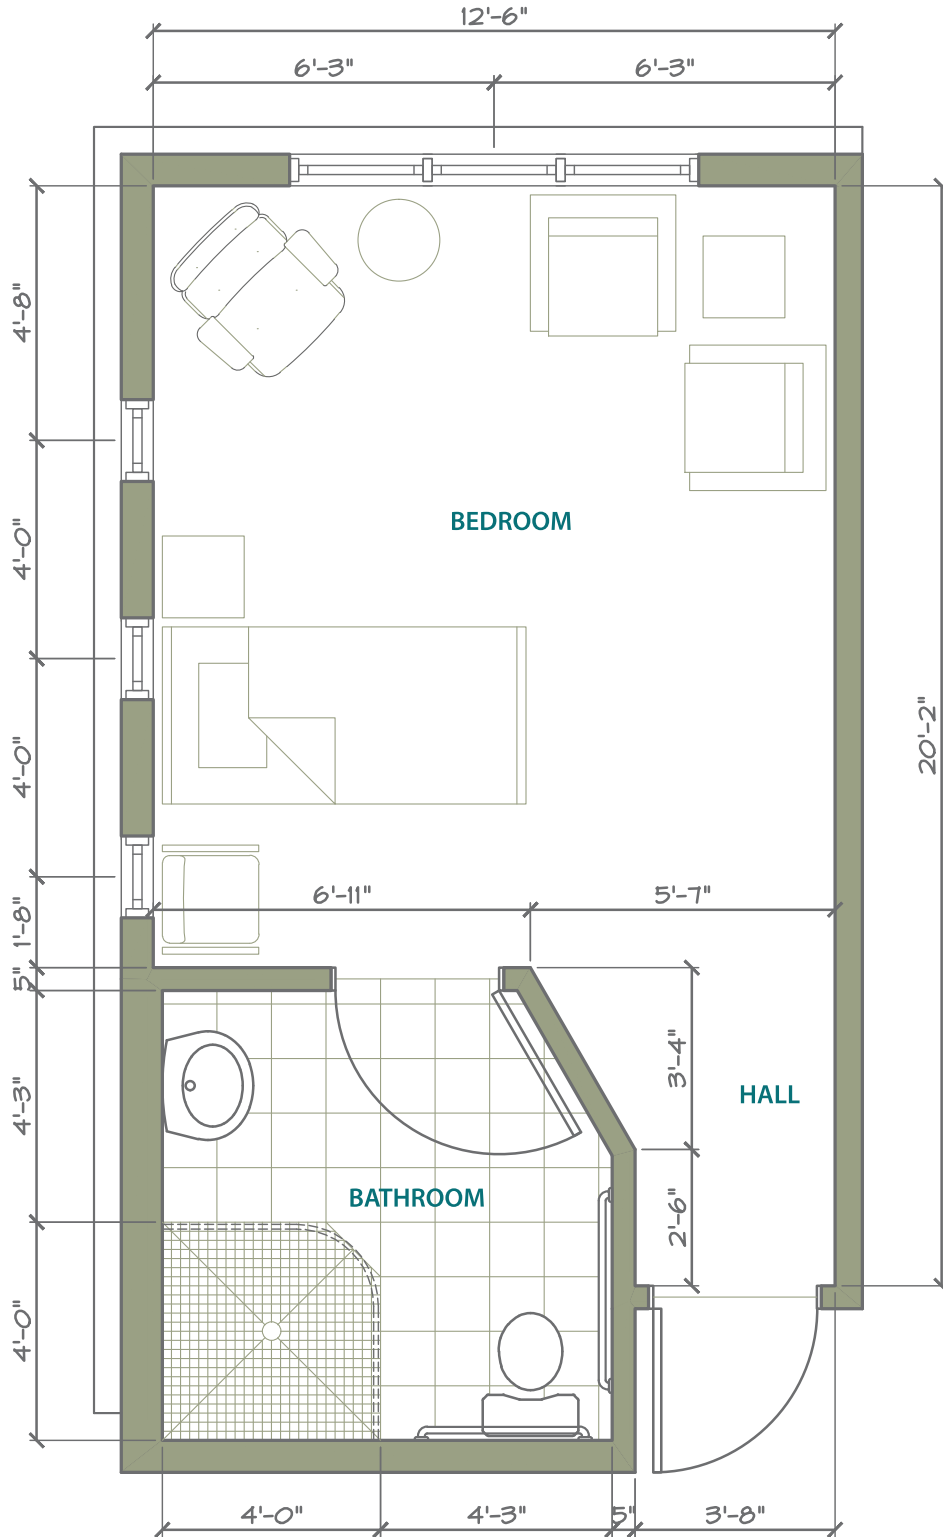

280 Square Feet
 Room Numbers 12, 15, 22, 25, 32, 35, 42, 45

STONEY RIVER
 ASSISTED LIVING • MEMORY SUPPORT