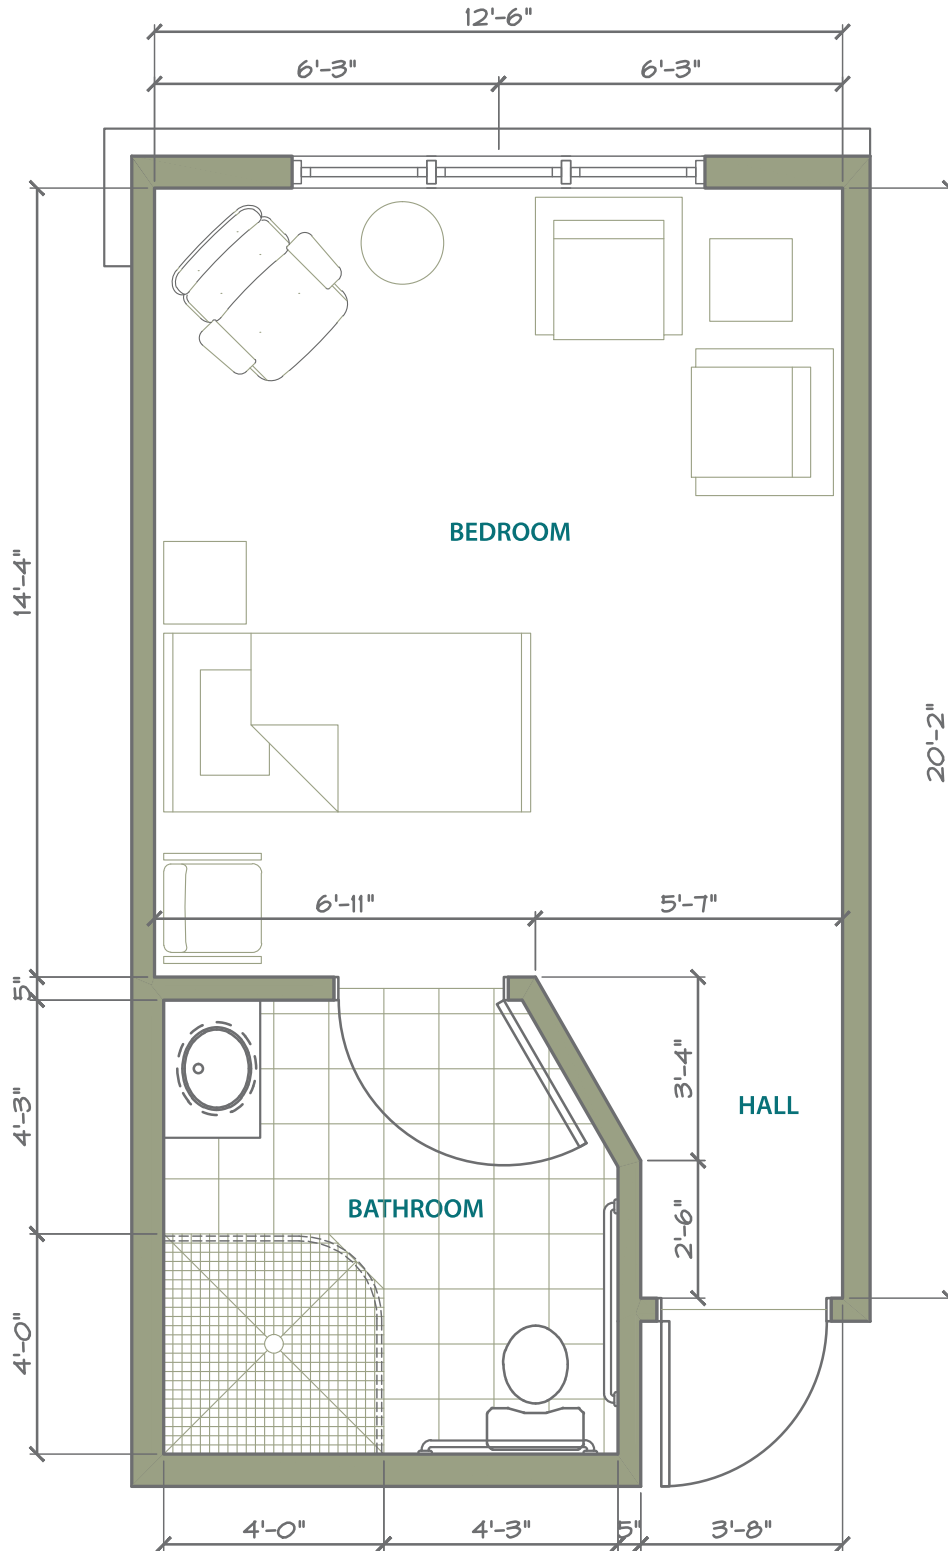

280 Square Feet  
Room Numbers: 11, 31, 46, 26

**STONEY RIVER**  
ASSISTED LIVING • MEMORY SUPPORT