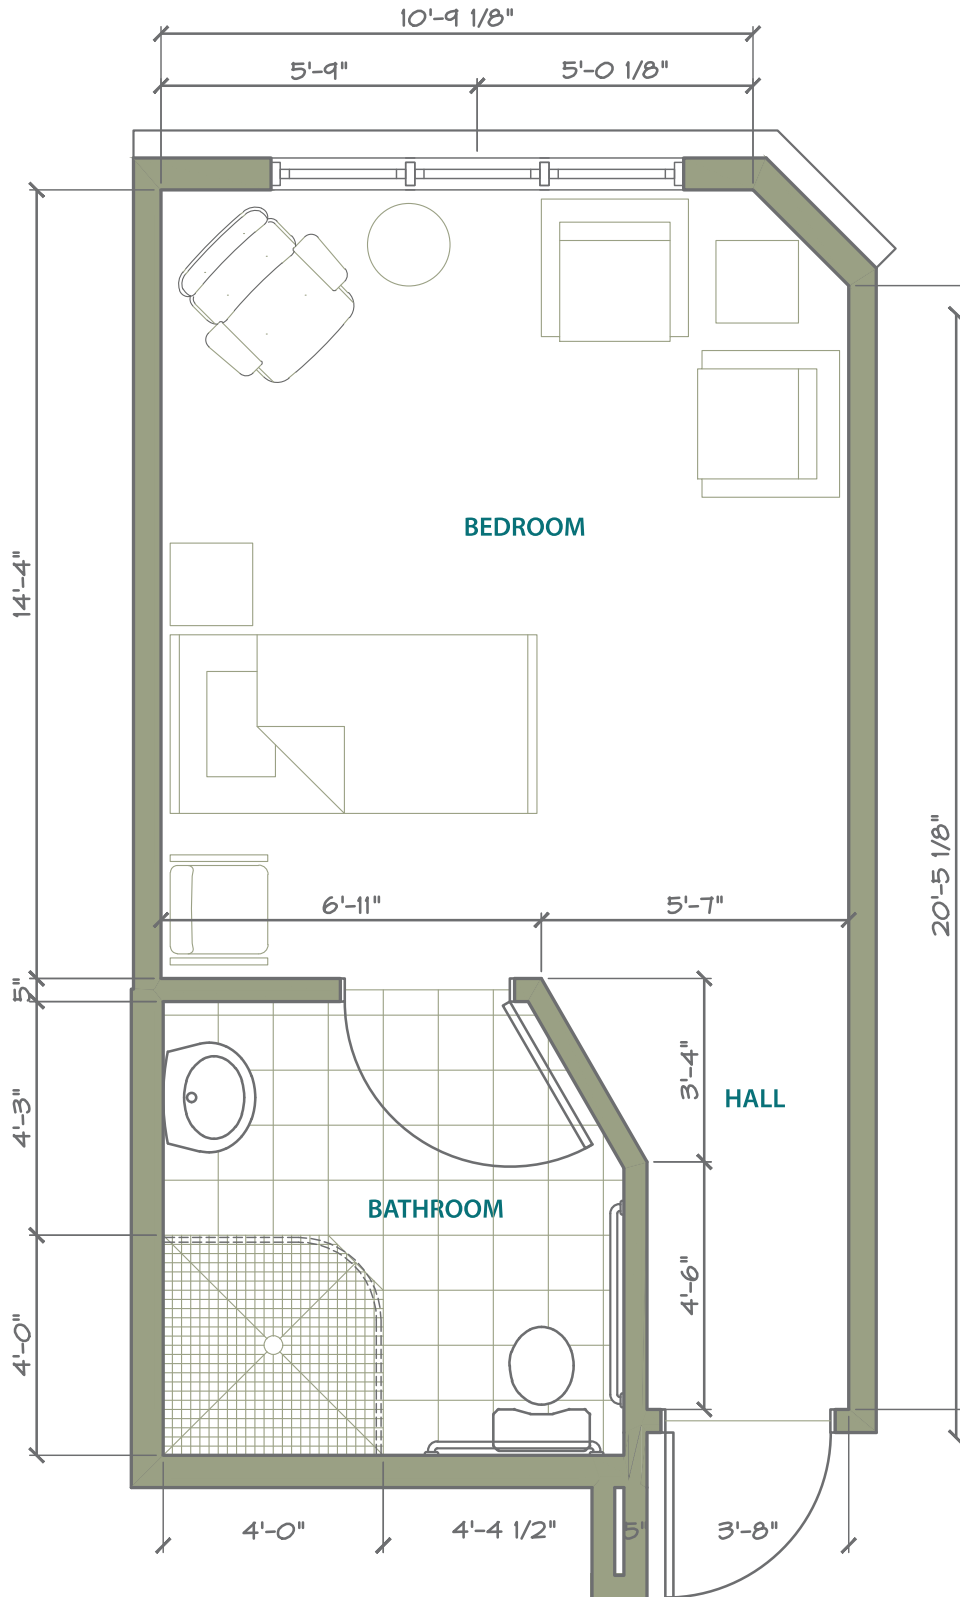

293 Square Feet  
Room Numbers: 16, 21, 36, 41

**STONEY RIVER**  
ASSISTED LIVING • MEMORY SUPPORT