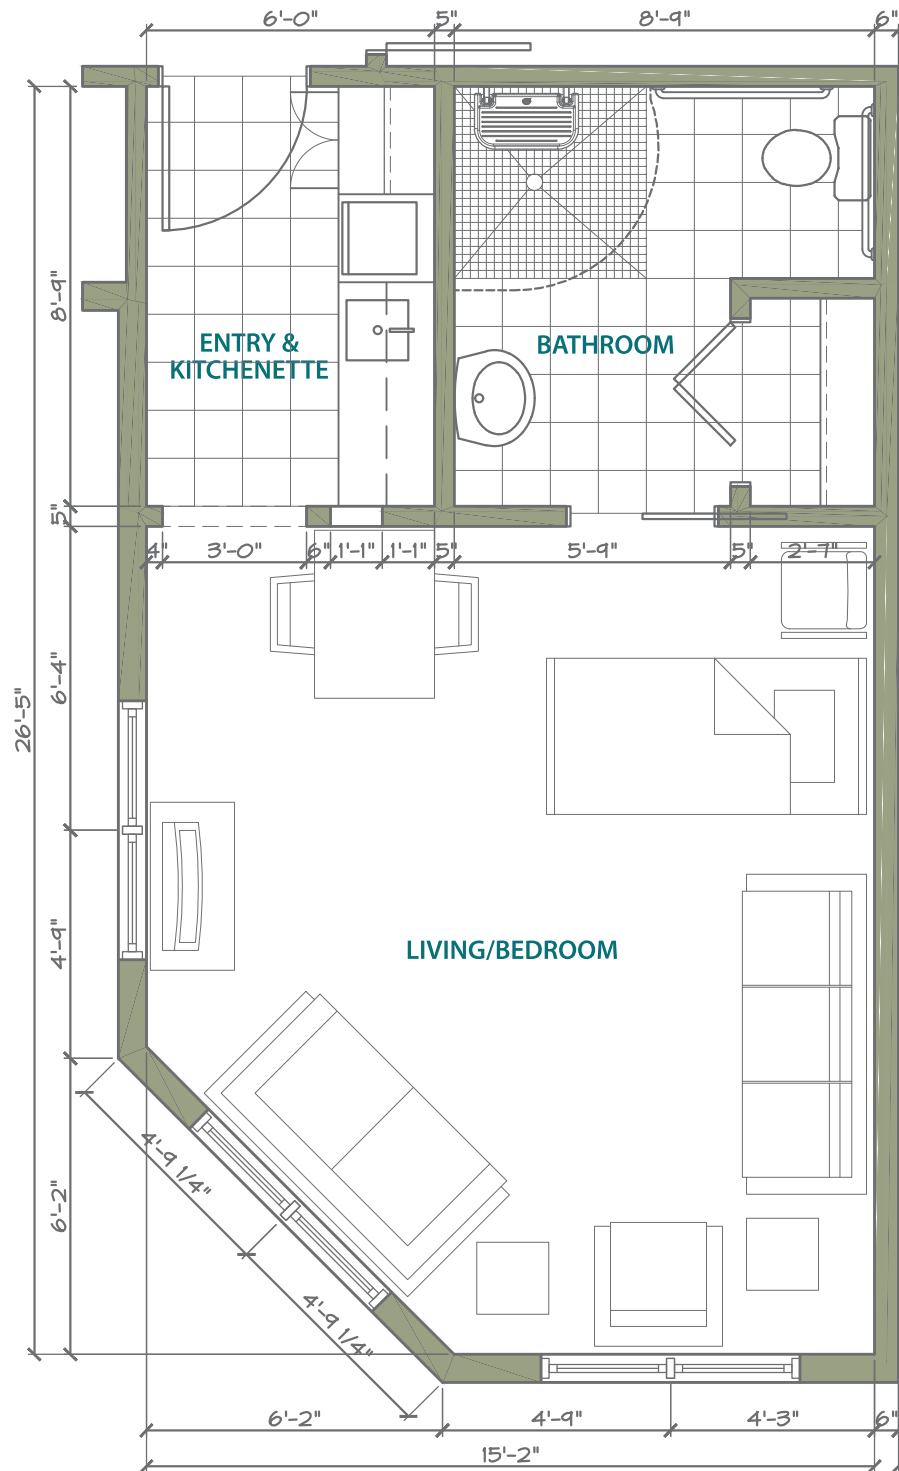

389 Square Feet
Room Numbers: 23 and 57

STONEY RIVER

ASSISTED LIVING • MEMORY SUPPORT