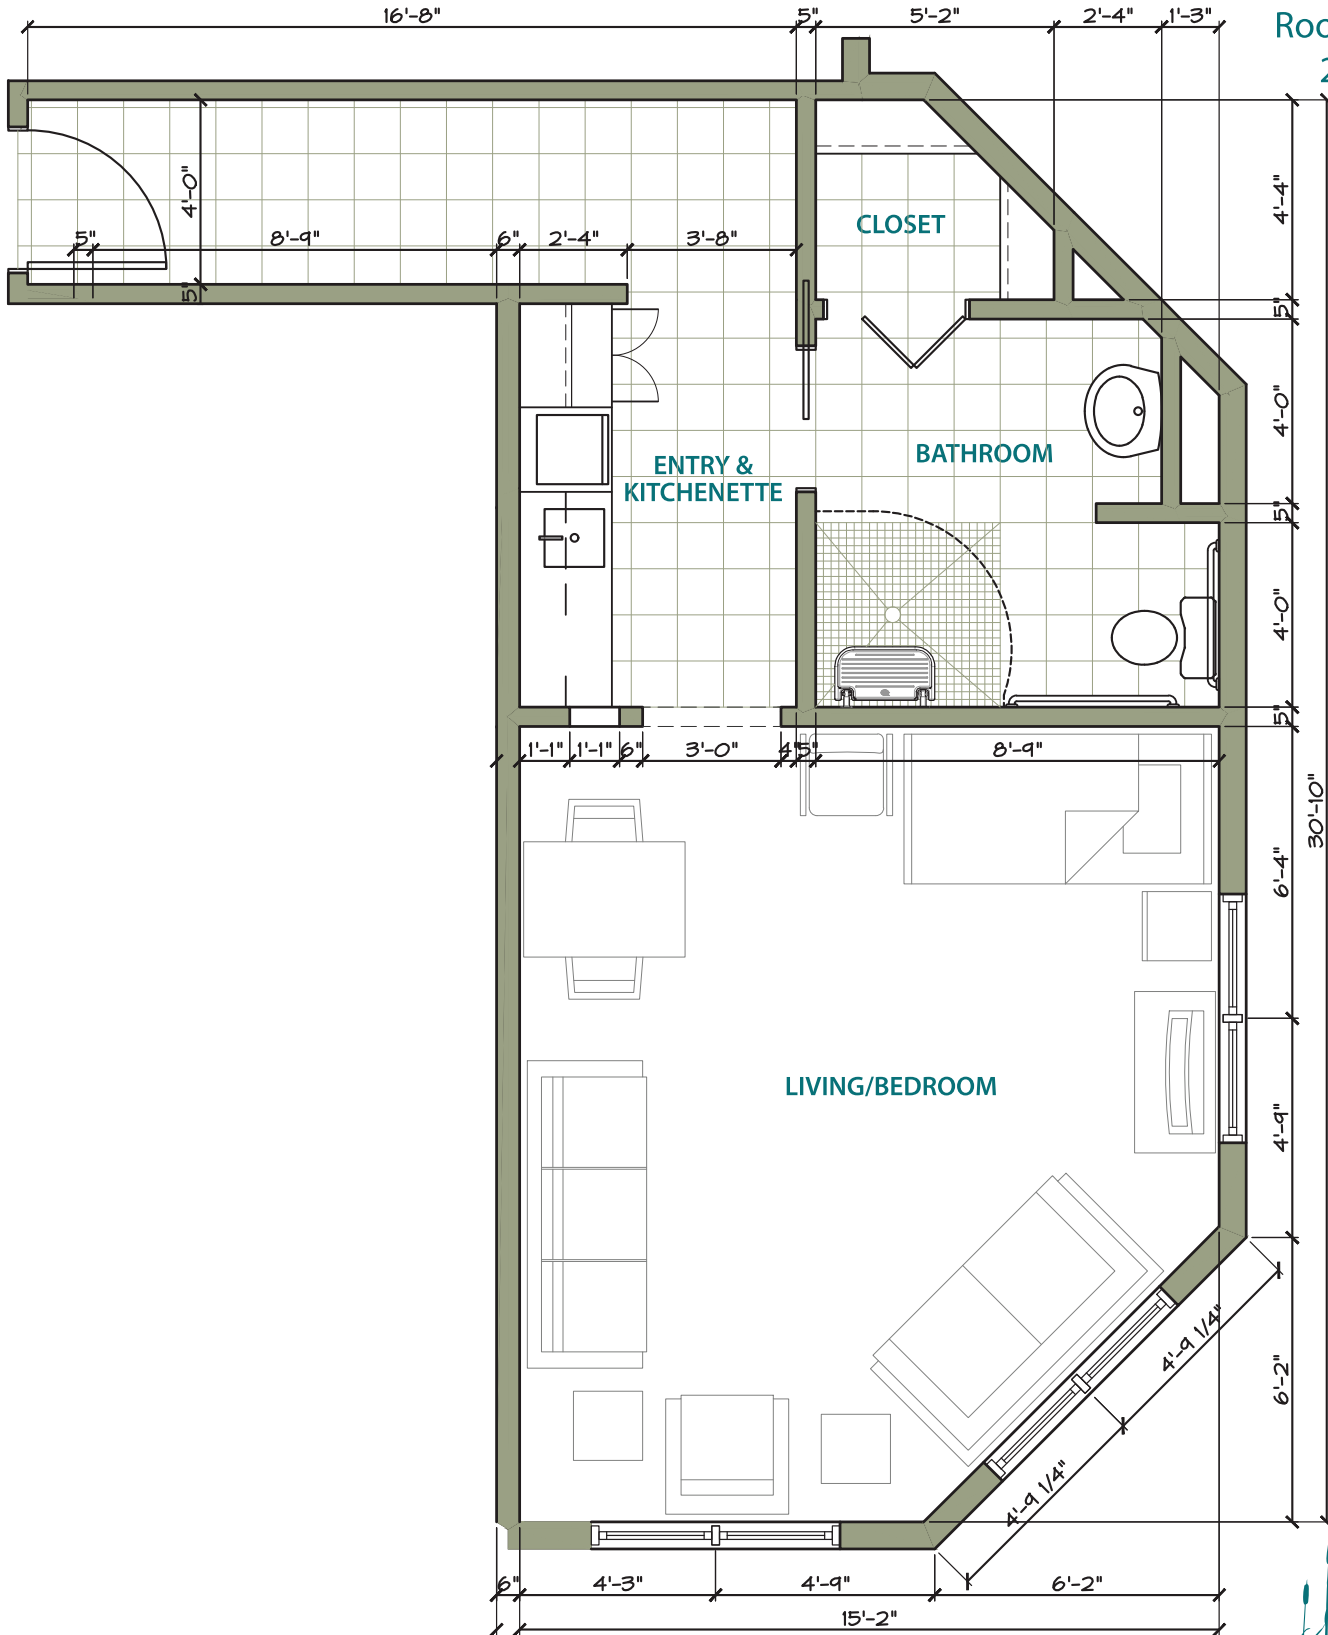

368 Square Feet
Room Numbers:
24, 26 and 56

STONEY RIVER

ASSISTED LIVING • MEMORY SUPPORT