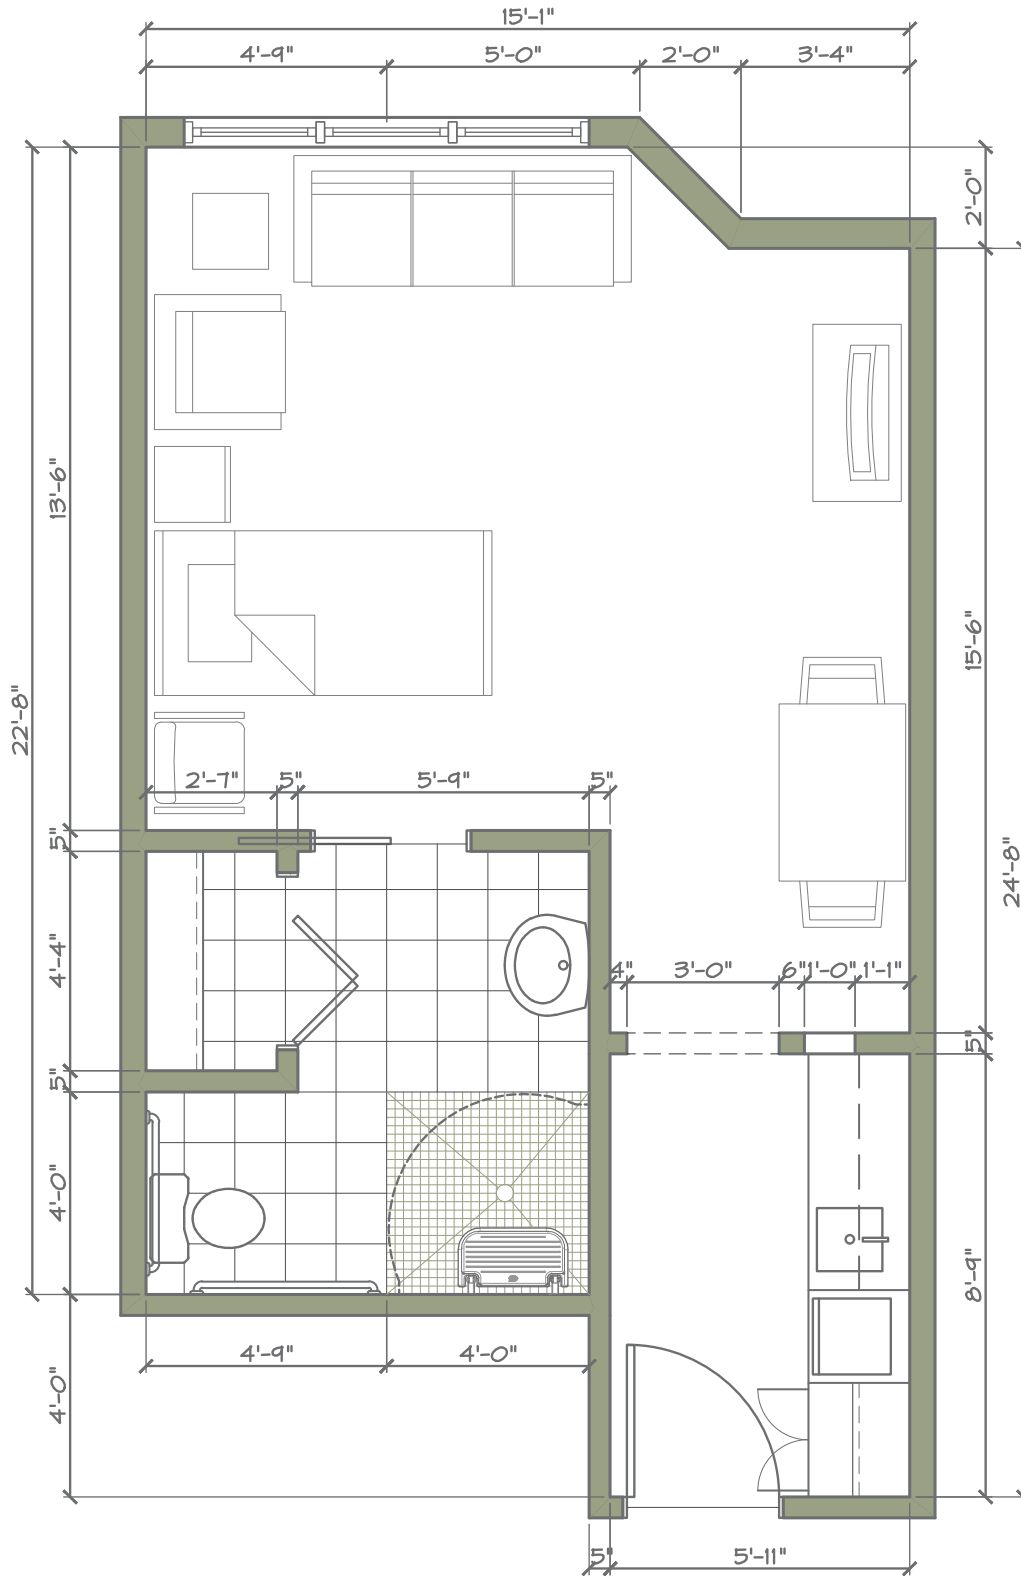

368 Square Feet

Room Numbers: 21, 22, 28, 29, 51, 52, 58, 59

STONEY RIVER
ASSISTED LIVING • MEMORY SUPPORT