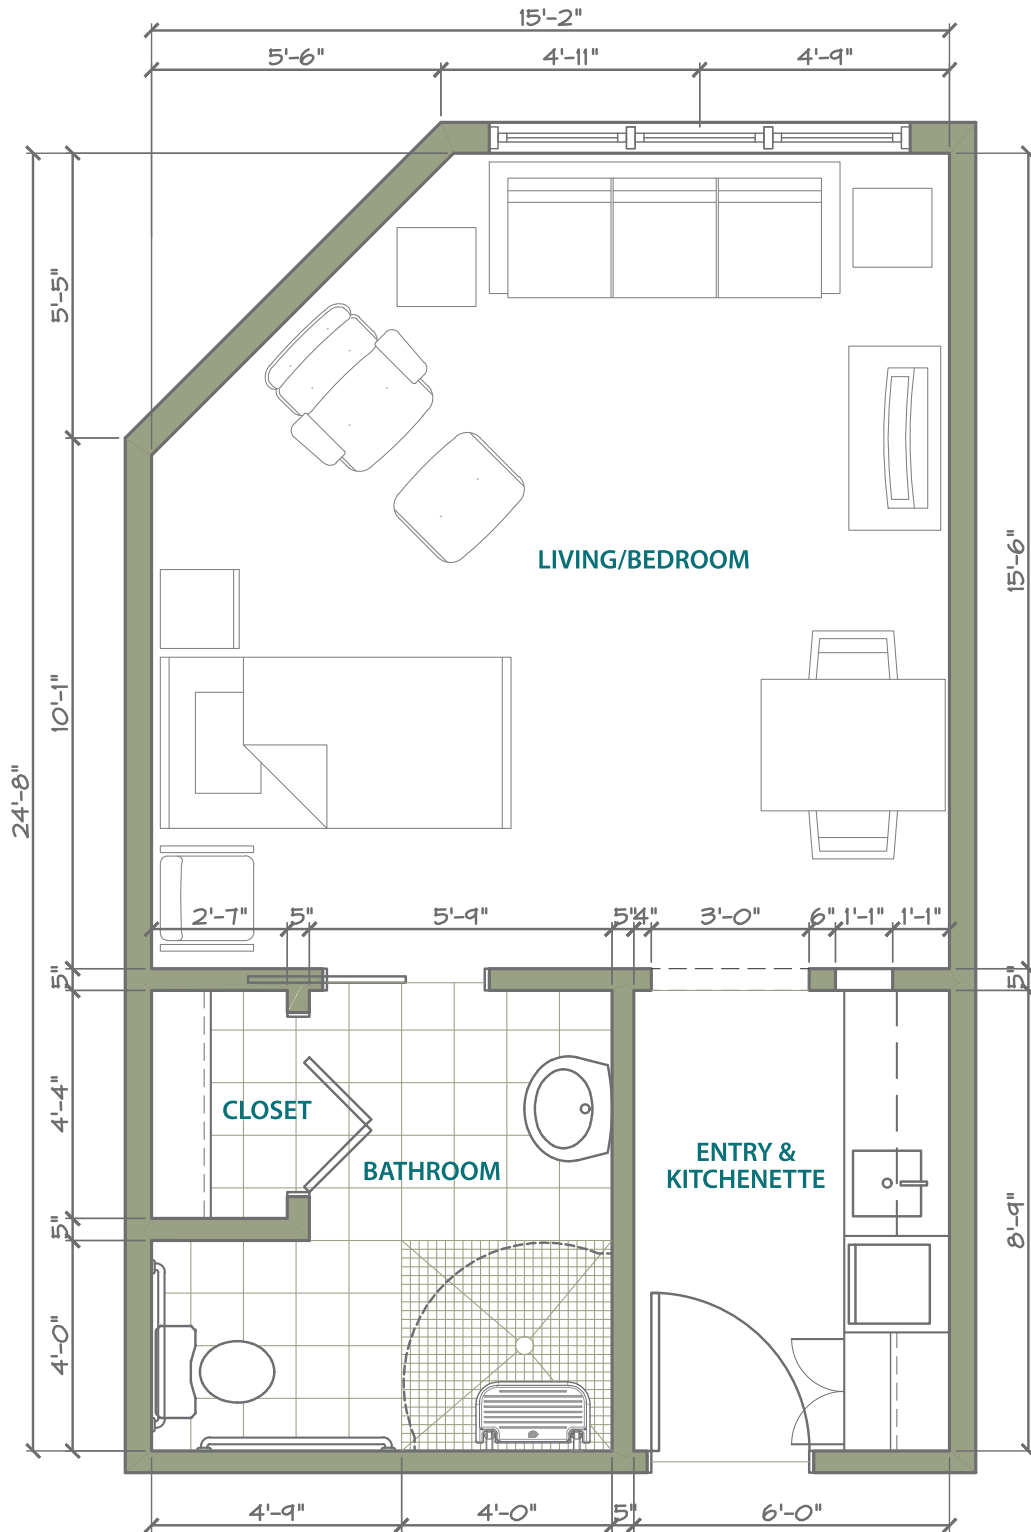

368 Square Feet
Room Numbers: 18 and 61

STONEY RIVER
ASSISTED LIVING • MEMORY SUPPORT