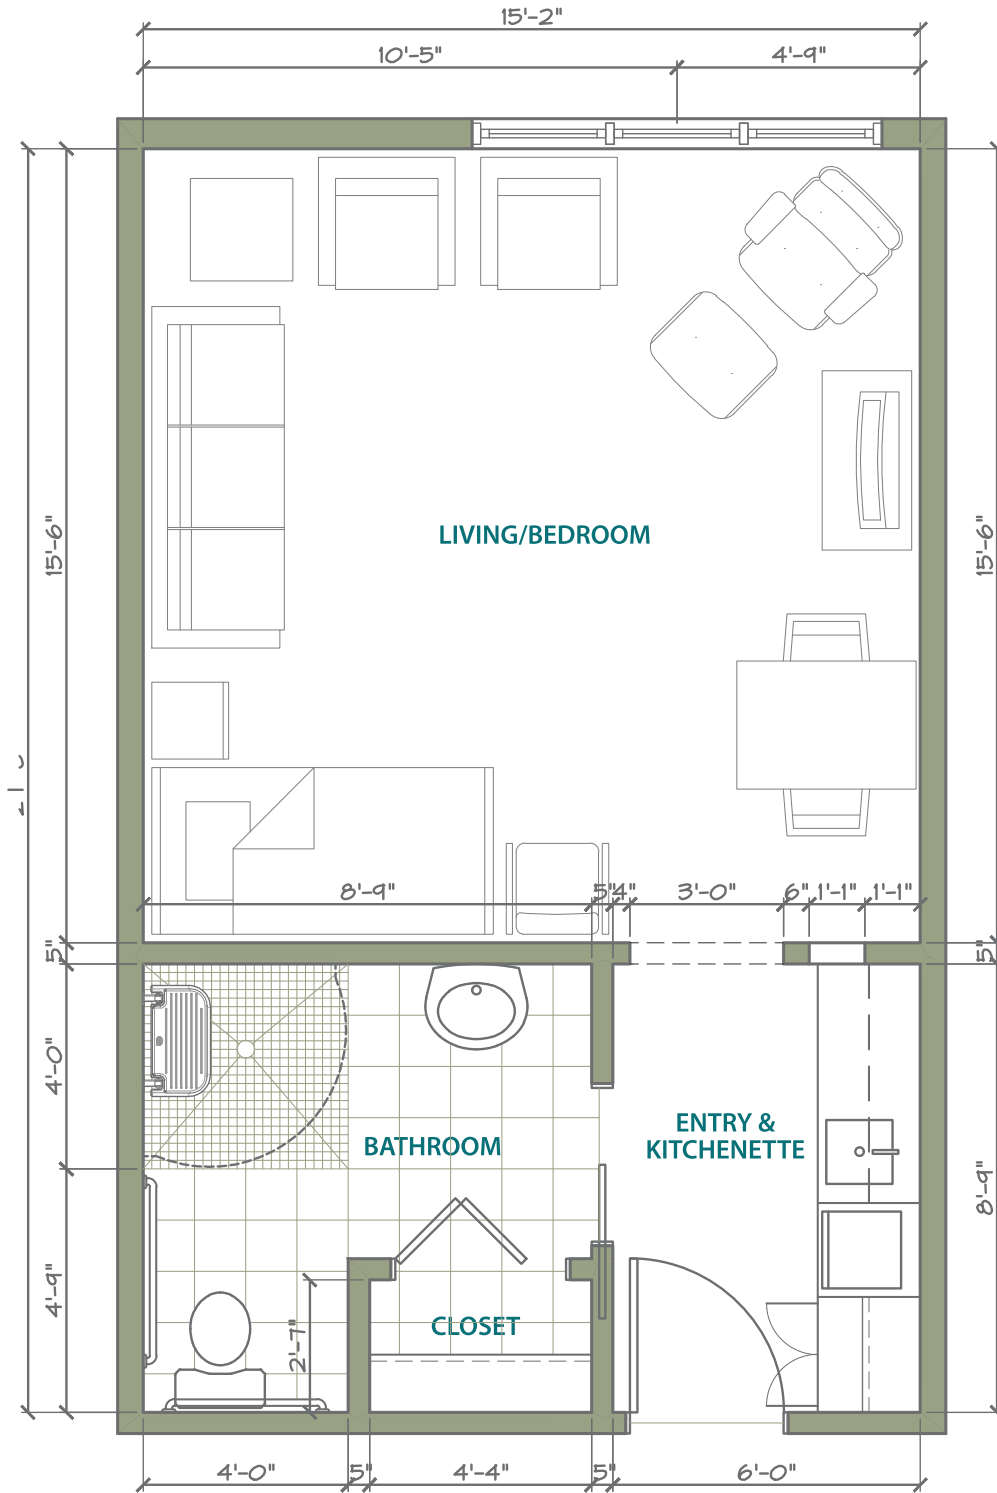

386 Square Feet
Room Numbers: 11, 31, 38, 41, 48, 68

STONEY RIVER
ASSISTED LIVING • MEMORY SUPPORT