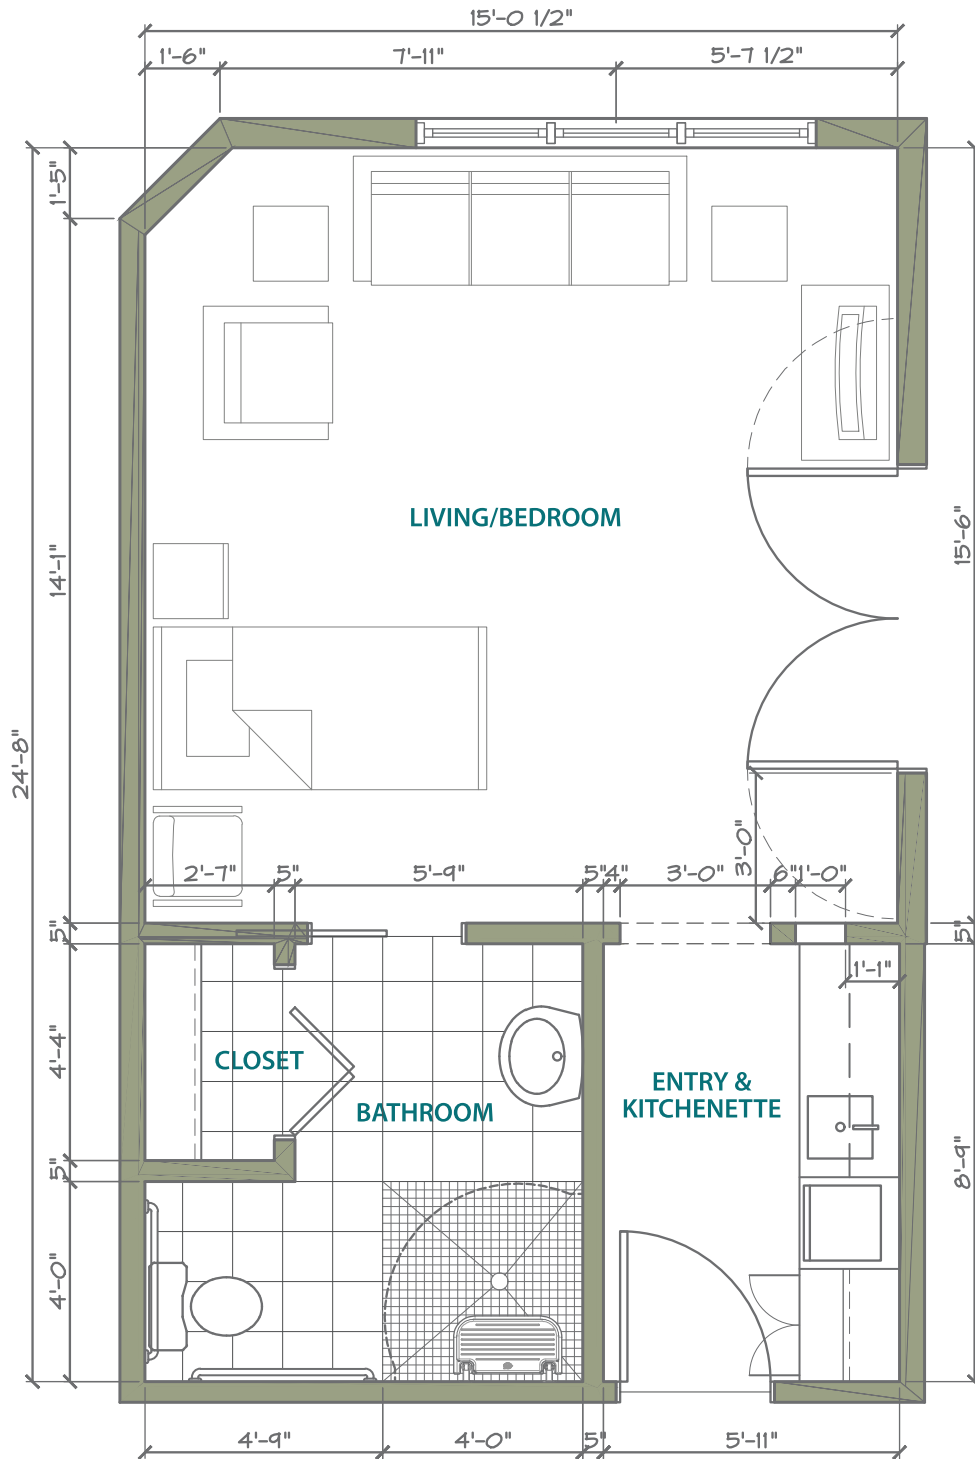

382 Square Feet  
Room Numbers: 14, 15, 34, 35, 44, 45, 64, 65

**STONEY RIVER**  
ASSISTED LIVING • MEMORY SUPPORT