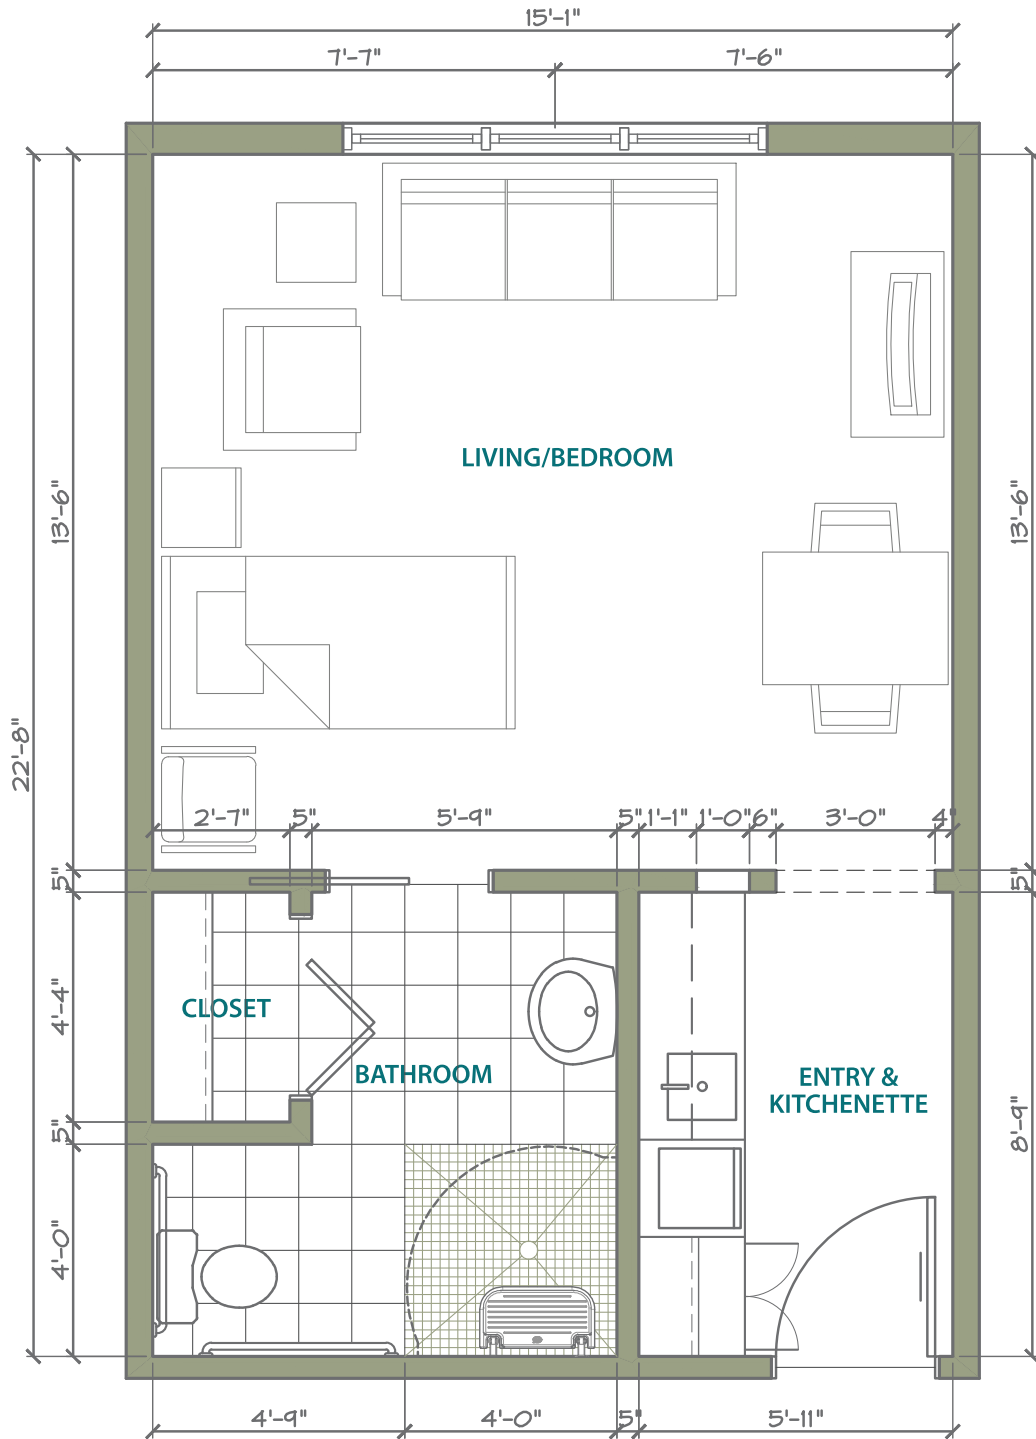

353 Square Feet
Room Numbers: 25, 26, 54, 55

STONEY RIVER
ASSISTED LIVING • MEMORY SUPPORT